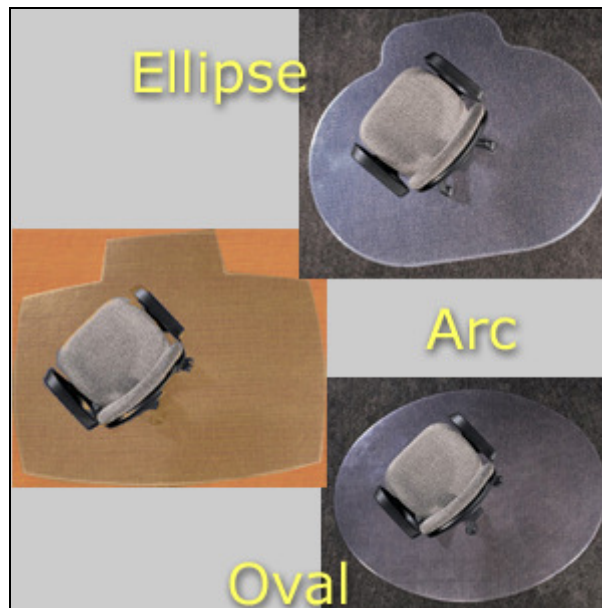

Designer Desk Chair Mats: Ellipse, Arc, Oval

Our high quality, clear color desk chair mats will not crack or curl and are non-flammable. Plastic anchors on the backside help keep the mat in place on virtually any carpeted surface including cut-pile and loop carpets without damaging them. Also available with a smooth backing to stay put on hard surface floors.

- Mats have a clear color appearance and come in ellipse, arc, or oval shapes.
- *LIFETIME WARRANTY on all chair mats covers cracks caused by wear and tear.
- Produced in thicknesses of 1/7" or 0.145" or 145 mil.
- Please call for information on custom mat pricing.
- NOTE: A "lip" is a small extension on one side of the mat. The lip protects the floor under the desk where the chair may roll if scooted all the way in. Mat dimensions in the chart below include the lip.
- NOTE: The Oval Mat does not have a lip.